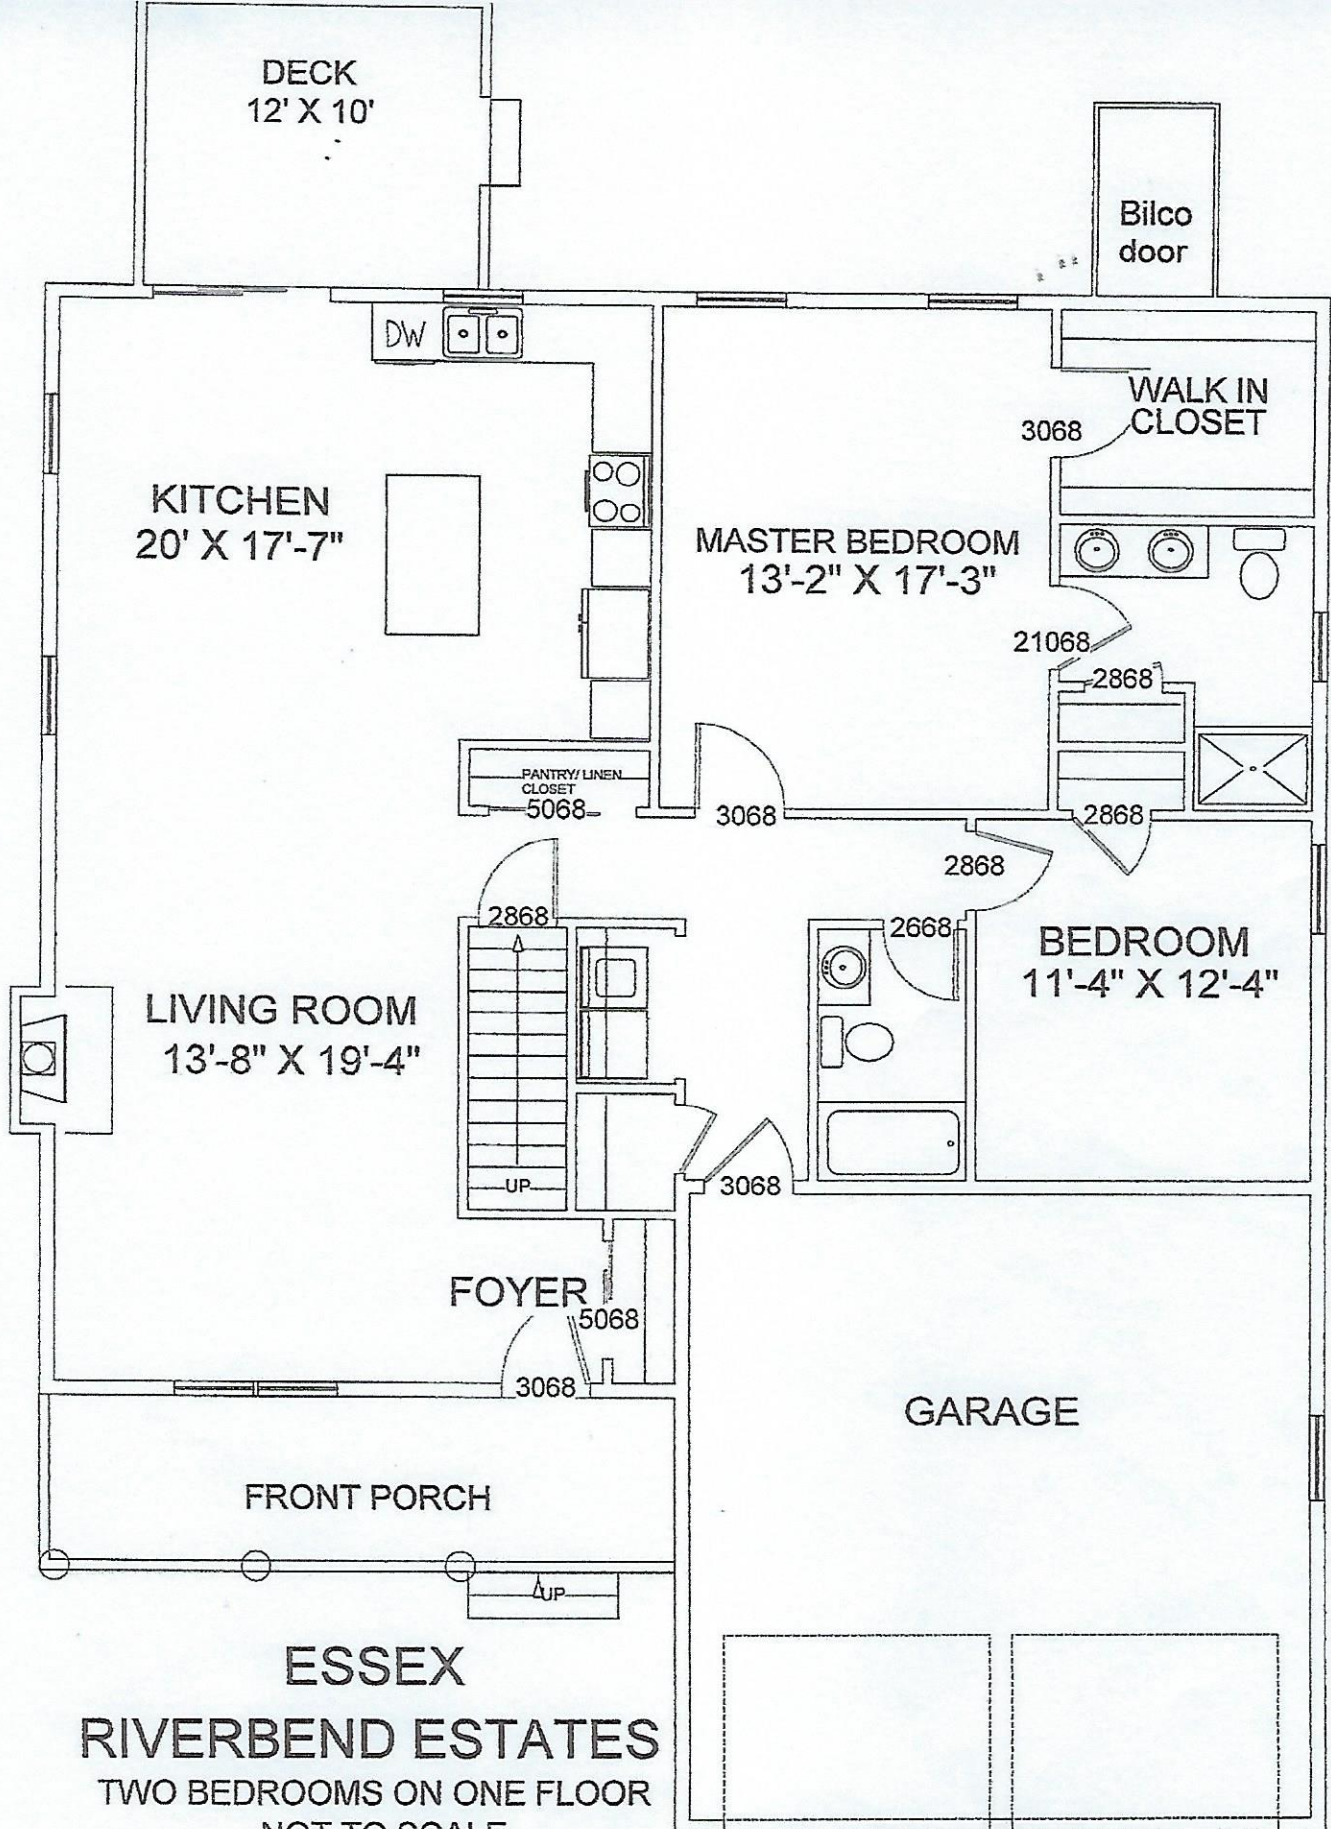

ESSEX
RIVERBEND ESTATES
 TWO BEDROOMS ON ONE FLOOR
 NOT TO SCALE
1413 SQUARE FEET
17 Riverbend Drive

*Floor plans, designs, & dimensions are subject to change without notice

ESSEX
RIVERBEND ESTATES
 TWO BEDROOMS ON ONE FLOOR
 NOT TO SCALE
1500 SQUARE FEET
 1 Riverbend Drive

*Floor plans, designs, & dimensions are subject to change without notice

RBE1e.PL1